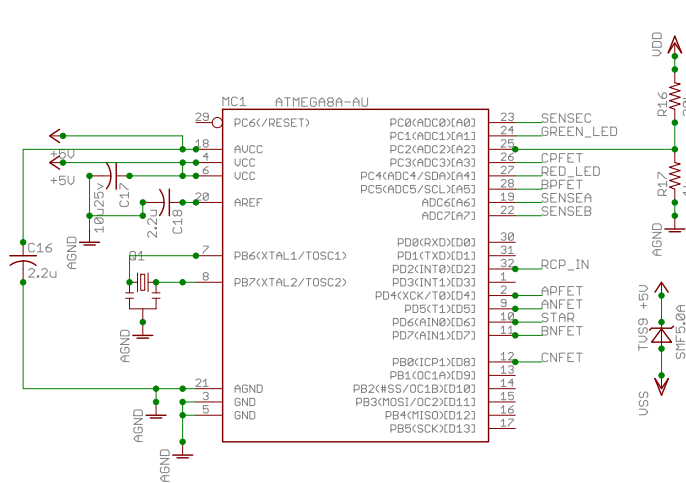

Brushless Ragebridge SimonK Signal Board  
 Equals Zero Designs 2017

PHASE STRUCTURE

GATE DRIVERS

MICROCONTROLLER

LOGIC SUPPLY

SIGNAL INPUT

PROGRAMMING HEADER

SIGNAL HEADER