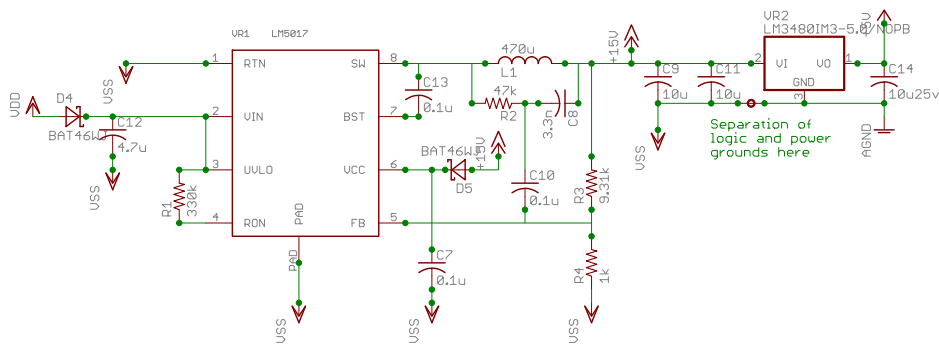

Brushless Ragebridge SimonK Signal Board  
 Equals Zero Designs 2017

PHASE STRUCTURE

GATE DRIVERS

MICROCONTROLLER

LOGIC SUPPLY

SIGNAL INPUT

PROGRAMMING HEADER

SIGNAL HEADER