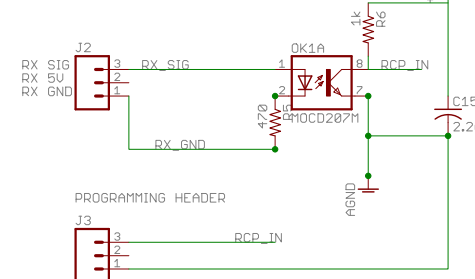

Brushless Ragebridge SimonK Signal Board  
 Equals Zero Designs 2017

PHASE STRUCTURE

GATE DRIVERS

MICROCONTROLLER

LOGIC SUPPLY

SIGNAL INPUT

PROGRAMMING HEADER

SIGNAL HEADER