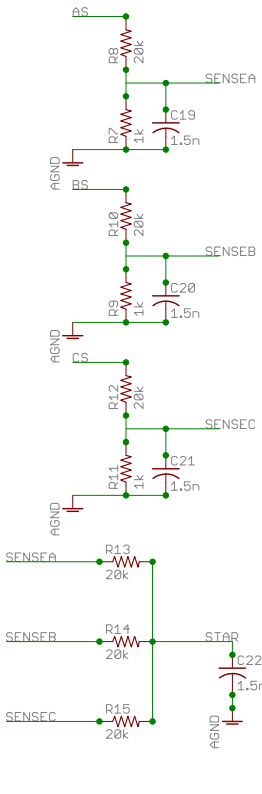

Brushless Ragebridge SimonK Signal Board  
 Equals Zero Designs 2017

PHASE STRUCTURE

GATE DRIVERS

MICROCONTROLLER

LOGIC SUPPLY

SIGNAL INPUT

PROGRAMMING HEADER

SIGNAL HEADER