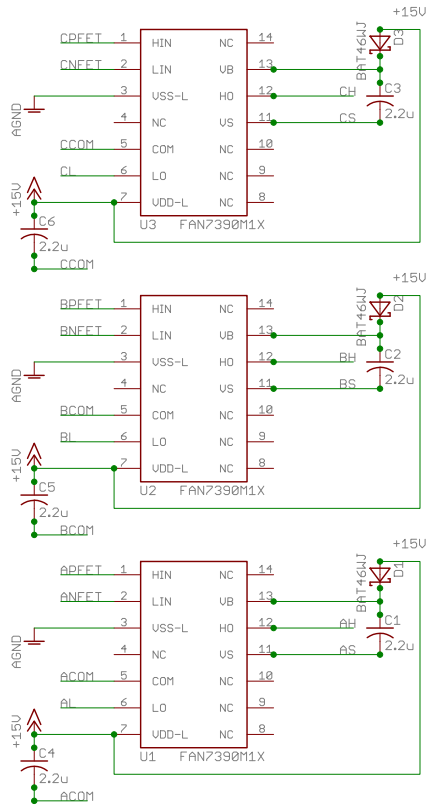

Brushless Ragebridge SimonK Signal Board  
 Equals Zero Designs 2017

PHASE STRUCTURE

GATE DRIVERS

MICROCONTROLLER

LOGIC SUPPLY

SIGNAL INPUT

PROGRAMMING HEADER

SIGNAL HEADER